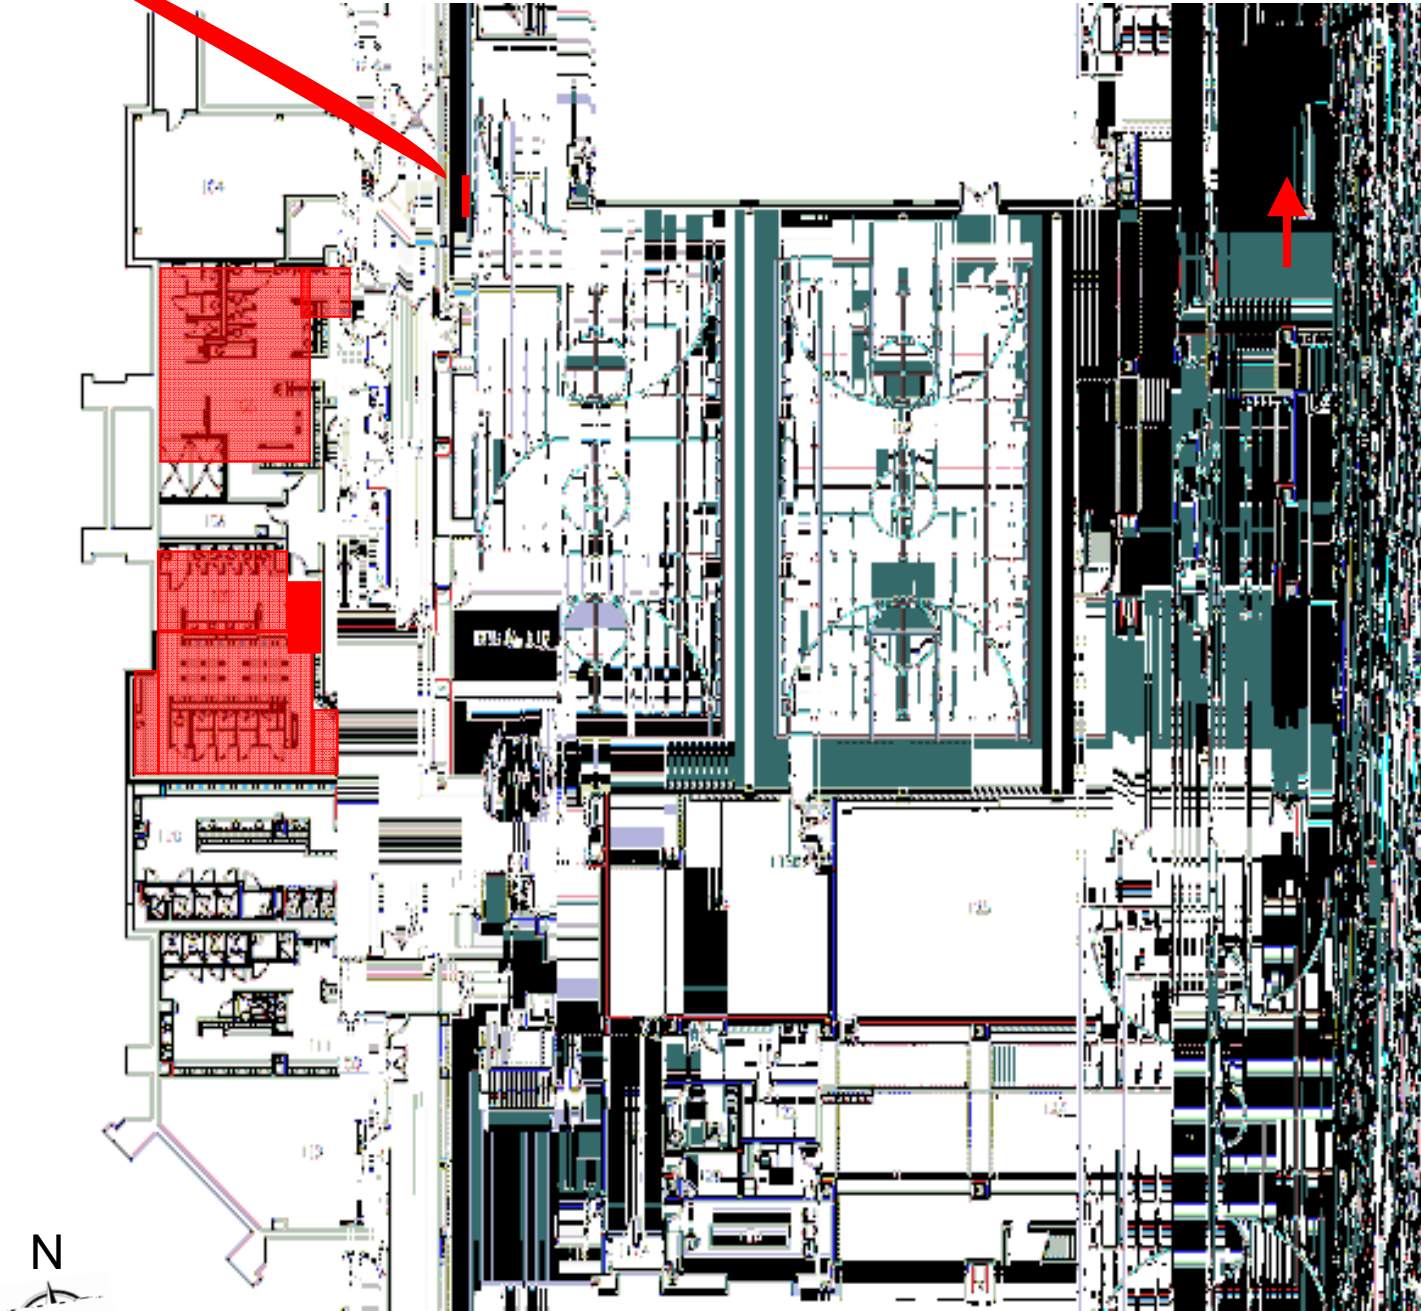

University of
Southern Indiana

Recreation and Fitness Center Lower Level

-  Primary Exit
-  Evacuation Area
-  Severe Weather Gathering Area

N